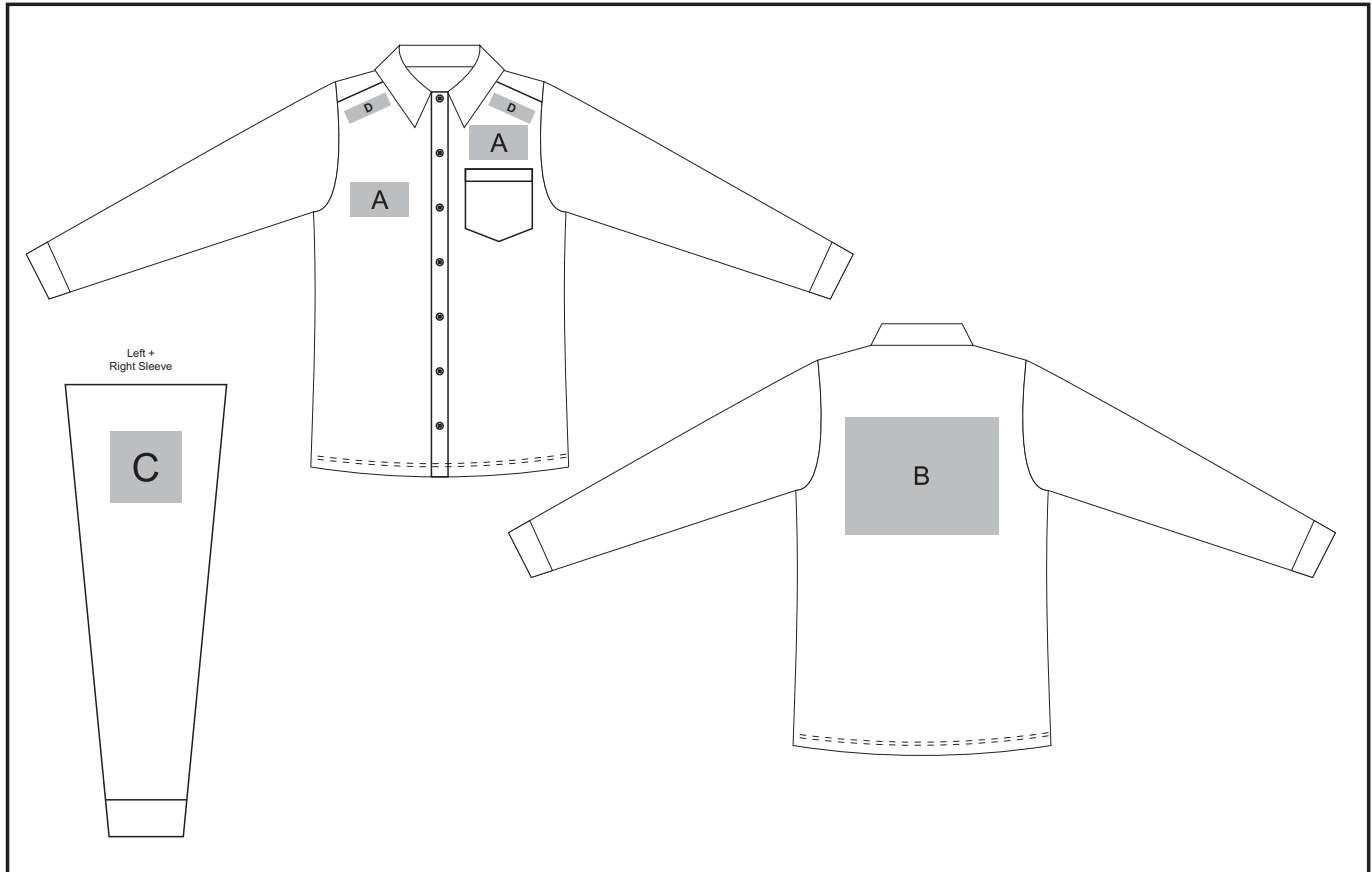

ALT-CYM

Catalyst Long Sleeve Shirt

Need to know:

- Includes 1 Position Digital Transfer (setup fee applies)
- Cannot guarantee a 100% straight branding on any clothing item with check or stripe detail
- **DTC/EMB** inclusive Parameters: Left/Right Chest or Back = 100mm x 100mm
- Please note Pos D will be branded +/- 20mm from the top seam

Branding Options:

Position A

1. Embroidery (EMB) - 9 colours
Size: 100mm wide x 60mm high
2. Screen Print (SA) - 1 colours
Size: 100mm wide x 60mm high
3. Digital Transfer Clothing (DTC) - Full colour
Size: 100mm wide x 60mm high

1. Embroidery (EMB) - 9 colours
Size: 200mm wide x 200mm high
2. Screen Print (SA) - 1 colours
Size: 260mm wide x 200mm high
3. Digital Transfer Clothing (DTC) - Full colour
Size: 210mm wide x 148mm high

Position D

1. Digital Transfer Clothing (DTC) - Full Colour
Size: 70mm wide x 20mm high